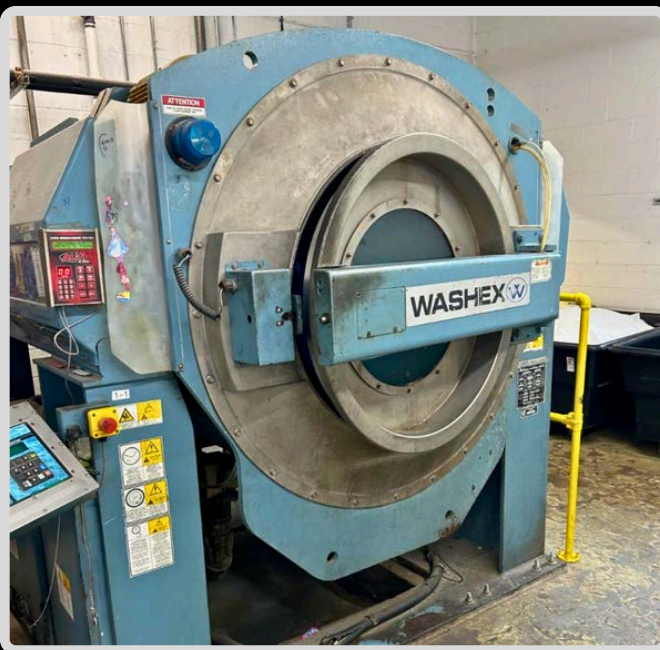

**FLASH SALE**

Don't miss this opportunity to own quality, pre-owned machines at incredible prices!

**Limited  
Time  
Offer**

**Braun 600 Lb. Top Side Loader  
Washer Extractor - Model 600NTDP-3**

**Braun Omega Folder/Cross  
Folder - Model 2PF3CF/A**

Milnor 550 Open Pocket 2-Way Tilting Washer Model 64046 E6N

Washex 275lb Open Pocket Washer with Softrol

Call before they are all gone!  
First come, first served.  
Inventory won't last long.

Steve Jankowski  
(516) 938-4300  
sjan@directmachinery.com